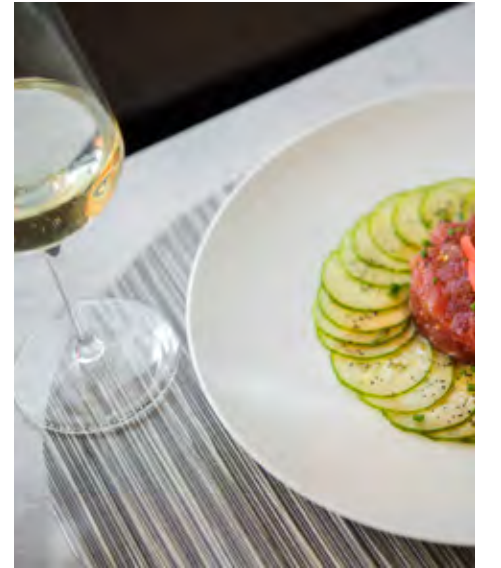

# Portfolio

CHILEWICH PLACEMATS AT THE WHITNEY MUSEUM OF AMERICAN ART; at Untitled, the much acclaimed restaurant from Danny Meyer on the ground floor of the new Renzo Piano designed building.

BLT STEAK, WASHINGTON, DC, USA