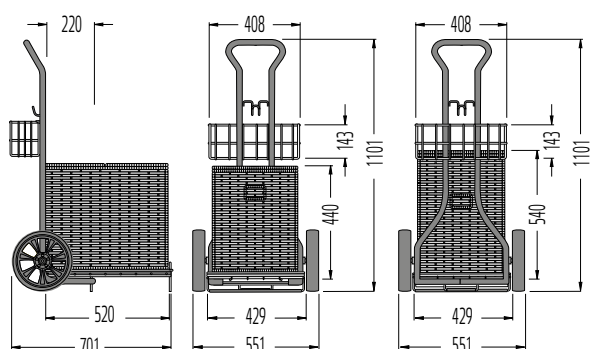

hotel-max L

hotel-max S

Lots of space for cleaning requirements

Everything you need for housekeeping can be comfortably accommodated in the wire basket on the hotel-max's control handle.

Particularly gentle

Plastic profiles ensure additional protection of all surfaces. The double edging wire offers the service basket additional support.

hotel-max L	Prod.No.
hotel-max service trolley* W 551 x D 701 X H 1101 mm	04.73112.96-0001
Service basket for hotel-max with small item basket and compartment divider W 390 x D 520 x H 440 mm	05.47 348.07-0001
Service basket for hotel-max with small item basket, without compartment divider W 390 x D 520 x H 540 mm	05.53 563.07-9005

hotel-max S	Prod.No.
hotel-max service trolley* W 551 x D 508 X H 1101 mm	04.72999.96-0001
Service basket for hotel-max W 400 x D 300 x H 630 mm	05.53 676.07-8025

* Pat. pend.

wanzl

HEAD OFFICE GERMANY
Wanzl Metallwarenfabrik GmbH
Rudolf-Wanzl-Straße 4
89340 Leipheim