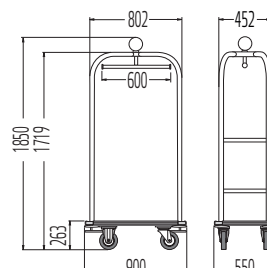

Optional locking brake

An ideal addition to make the GS-Lobby XS secure on inclines.

Standard equipment: Round-tube design with elegant crown and coat rail. Sturdy platform with all-round bumper and deflectors, durable, stain-resistant carpet in anthracite or red.

Material: Stainless steel, electro-polished or gold-plated.

Castor wheels: 2 swivel castors, 2 fixed castors, quiet rubber treads. Optional locking brake.

GS-Lobby XS	Prod.No.
Electro-polished stainless steel, carpet in anthracite	04.11301.31-0002
Stainless steel, gold-plated, carpet in red	On request